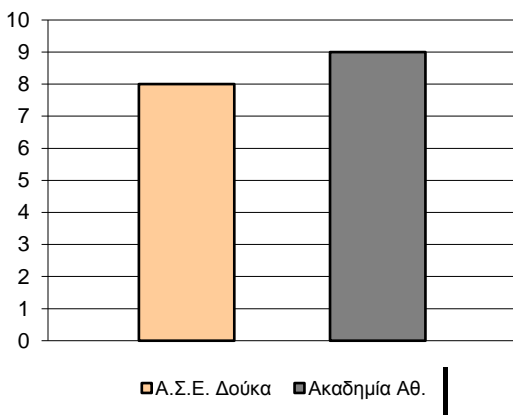

Ακαδημία Αθ.

#	Player	Pts	-	3s
20		0	-	0
5		0	-	0
16		21	-	2
7		8	-	1
8		0	-	0
9		2	-	0
33		0	-	0
35		2	-	0
12		0	-	0
13		19	-	3
14		14	-	3
15		0	-	0

Starters - Subs ratio

Fastbreak Pts

Turnover Pts

Second Chance Pts

NOTES

Blank area for notes.

GRAPHIC STATS

SCORE EVOLUTION

SCORE DIFFERENCE

LARGEST SCORING RUN

LARGEST LEAD